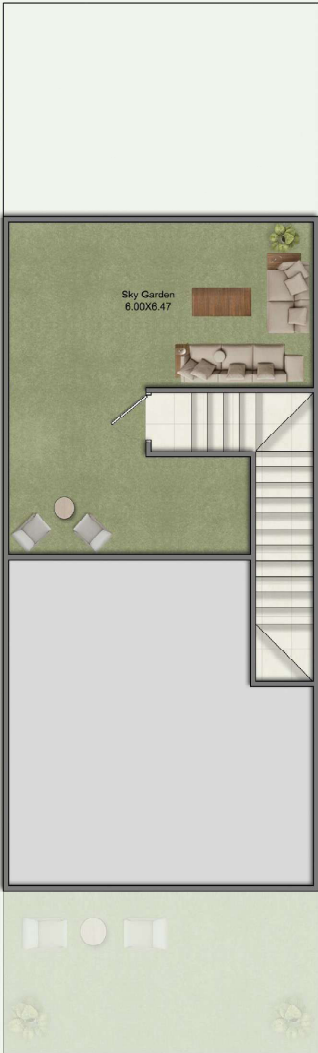

Greenz
BY **DANUBE**

**WHERE
NATURE MEETS**
the city

FULLY FURNISHED WITH PREMIUM ITALIAN DOLCE VITA FURNISHING

Type	Floors	Private Elevator	Starting Price (AED)	Max Price (AED)	AvgPrice (AED)	Townhouse Area R.Off (Sq.Ft)	Starting PSF (AED)	Plot Area (Sq.Ft)
3 BHK + Maid - Townhouse	G + 1 + Sky Garden	No	3.5 M	3.7 M	3.6 M	2,400	1,458	1,300
4 BHK + Maid - Townhouse	G + 2 + Sky Garden	Yes	4.2 M	4.4 M	4.3 M	2,750	1,527	1,300
4 BHK + Maid Townhouse - Premium	G + 2 + Sky Garden	Yes	4.4 M	4.7 M	4.55 M	3,100	1,419	1,300 to 1,500
5 BHK + Maid - Semi Detached Villa	G + 2 + Sky Garden	Yes	5 M	5.5 M	5.25 M	3,700	1,351	1,800 to 2,400
5 BHK + Maid - Semi Detached Large Plot	G + 2 + Sky Garden	Yes	5.7 M	6 M	5.85 M	3,700	1,541	2,700 to 3,000
5 BHK + Maid - Twin Villa with Double Height Living	G + 2 + Sky Garden	Yes	6.5 M	7.3 M	6.9 M	3,950	1,646	2,025 to 2,400
5 BHK + Maid - Twin Villa with Double Height Living Large Plot	G + 2 + Sky Garden	Yes	6.9 M	7.7 M	7.3 M	3,950	1,747	2,500 to 3,000

3BHK + MAID TOWNHOUSE

GROUND FLOOR

FIRST FLOOR

ROOF FLOOR

4BHK + MAID + PRIVATE ELEVATOR TOWNHOUSE

GROUND FLOOR

FIRST FLOOR

SECOND FLOOR

4BHK + MAID + PRIVATE ELEVATOR TOWNHOUSE (PREMIUM)

GROUND FLOOR

FIRST FLOOR

SECOND FLOOR

ROOF FLOOR

**5BHK + MAID
+ PRIVATE ELEVATOR
SEMI DETACHED
VILLA**

GROUND FLOOR

FIRST FLOOR

SECOND FLOOR

ROOF FLOOR

**5BHK +
MAID SIGNATURE
TWIN VILLA
+ PRIVATE ELEVATOR
WITH DOUBLE HEIGHT**

GROUND FLOOR

FIRST FLOOR

SECOND FLOOR

ROOF FLOOR

SUBMIT YOUR EOI TODAY