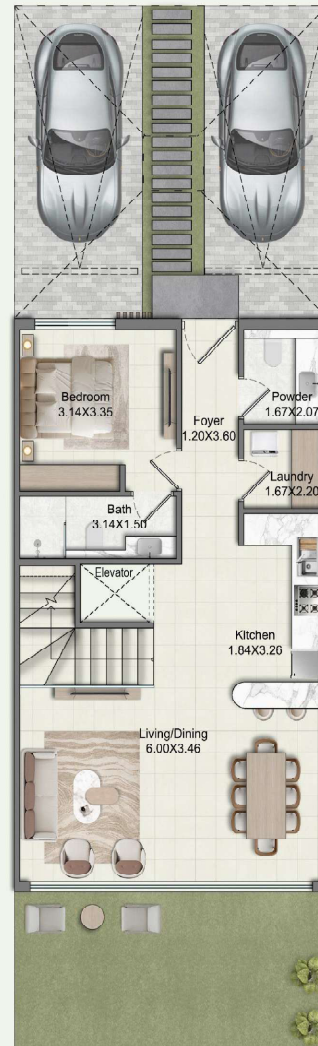

Greenz
BY **DANUBE**

**WHERE
NATURE MEETS**
the city

FULLY FURNISHED WITH PREMIUM ITALIAN DOLCE VITA FURNISHING

Type	Floors	Private Elevator	Starting Price (AED)	Max Price (AED)	AvgPrice (AED)	Townhouse Area R.Off (Sq.Ft)	Starting PSF (AED)	Plot Area (Sq.Ft)
3 BHK + Maid - Townhouse	G + 1 + Sky Garden	No	3.5 M	3.7 M	3.6 M	2,400	1,458	1,300
4 BHK + Maid - Townhouse	G + 2 + Sky Garden	Yes	4.2 M	4.4 M	4.3 M	2,750	1,527	1,300
4 BHK + Maid Townhouse - Premium	G + 2 + Sky Garden	Yes	4.4 M	4.7 M	4.55 M	3,100	1,419	1,300 to 1,500
5 BHK + Maid - Semi Detached Villa	G + 2 + Sky Garden	Yes	5 M	5.5 M	5.25 M	3,700	1,351	1,800 to 2,400
5 BHK + Maid - Semi Detached Large Plot	G + 2 + Sky Garden	Yes	5.7 M	6 M	5.85 M	3,700	1,541	2,700 to 3,000
5 BHK + Maid - Twin Villa with Double Height Living	G + 2 + Sky Garden	Yes	6.5 M	7.3 M	6.9 M	3,950	1,646	2,025 to 2,400
5 BHK + Maid - Twin Villa with Double Height Living Large Plot	G + 2 + Sky Garden	Yes	6.9 M	7.7 M	7.3 M	3,950	1,747	2,500 to 3,000

3BHK + MAID TOWNHOUSE

GROUND FLOOR

FIRST FLOOR

ROOF FLOOR

4BHK + MAID + PRIVATE ELEVATOR TOWNHOUSE

GROUND FLOOR

FIRST FLOOR

SECOND FLOOR

4BHK + MAID + PRIVATE ELEVATOR TOWNHOUSE (PREMIUM)

GROUND FLOOR

FIRST FLOOR

SECOND FLOOR

ROOF FLOOR

**5BHK + MAID
+ PRIVATE ELEVATOR
SEMI DETACHED
VILLA**

GROUND FLOOR

FIRST FLOOR

SECOND FLOOR

ROOF FLOOR

**5BHK +
MAID SIGNATURE
TWIN VILLA
+ PRIVATE ELEVATOR
WITH DOUBLE HEIGHT**

GROUND FLOOR

FIRST FLOOR

SECOND FLOOR

ROOF FLOOR

SUBMIT YOUR EOI TODAY