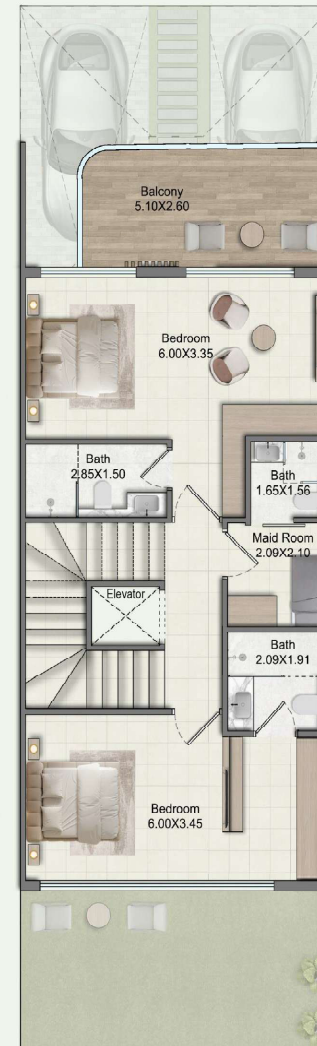

Greenz
BY **DANUBE**

**WHERE
NATURE MEETS**
the city

FULLY FURNISHED WITH PREMIUM ITALIAN DOLCE VITA FURNISHING

Type	Floors	Private Elevator	Starting Price (AED)	Max Price (AED)	AvgPrice (AED)	Townhouse Area R.Off (Sq.Ft)	Starting PSF (AED)	Plot Area (Sq.Ft)
3 BHK + Maid - Townhouse	G + 1 + Sky Garden	No	3.5 M	3.7 M	3.6 M	2,400	1,458	1,300
4 BHK + Maid - Townhouse	G + 2 + Sky Garden	Yes	4.2 M	4.4 M	4.3 M	2,750	1,527	1,300
4 BHK + Maid Townhouse - Premium	G + 2 + Sky Garden	Yes	4.4 M	4.7 M	4.55 M	3,100	1,419	1,300 to 1,500
5 BHK + Maid - Semi Detached Villa	G + 2 + Sky Garden	Yes	5 M	5.5 M	5.25 M	3,700	1,351	1,800 to 2,400
5 BHK + Maid - Semi Detached Large Plot	G + 2 + Sky Garden	Yes	5.7 M	6 M	5.85 M	3,700	1,541	2,700 to 3,000
5 BHK + Maid - Twin Villa with Double Height Living	G + 2 + Sky Garden	Yes	6.5 M	7.3 M	6.9 M	3,950	1,646	2,025 to 2,400
5 BHK + Maid - Twin Villa with Double Height Living Large Plot	G + 2 + Sky Garden	Yes	6.9 M	7.7 M	7.3 M	3,950	1,747	2,500 to 3,000

3BHK + MAID TOWNHOUSE

GROUND FLOOR

FIRST FLOOR

ROOF FLOOR

4BHK + MAID + PRIVATE ELEVATOR TOWNHOUSE

GROUND FLOOR

FIRST FLOOR

SECOND FLOOR

4BHK + MAID + PRIVATE ELEVATOR TOWNHOUSE (PREMIUM)

GROUND FLOOR

FIRST FLOOR

SECOND FLOOR

ROOF FLOOR

**5BHK + MAID
+ PRIVATE ELEVATOR
SEMI DETACHED
VILLA**

GROUND FLOOR

FIRST FLOOR

SECOND FLOOR

ROOF FLOOR

**5BHK +
MAID SIGNATURE
TWIN VILLA
+ PRIVATE ELEVATOR
WITH DOUBLE HEIGHT**

GROUND FLOOR

FIRST FLOOR

SECOND FLOOR

ROOF FLOOR

SUBMIT YOUR EOI TODAY