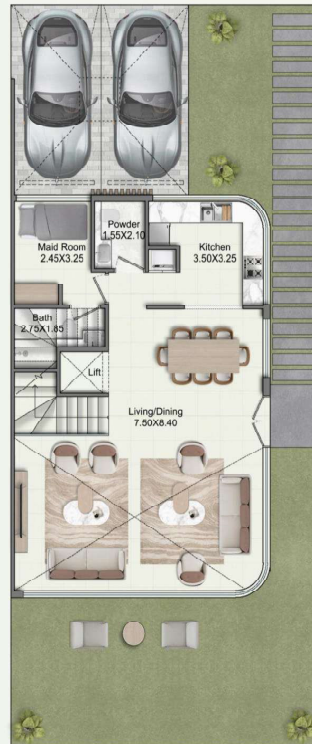

Greenz
BY **DANUBE**

**WHERE
NATURE MEETS**
the city

FULLY FURNISHED WITH PREMIUM ITALIAN DOLCE VITA FURNISHING

Type	Floors	Private Elevator	Starting Price (AED)	Max Price (AED)	AvgPrice (AED)	Townhouse Area R.Off (Sq.Ft)	Starting PSF (AED)	Plot Area (Sq.Ft)
3 BHK + Maid - Townhouse	G + 1 + Sky Garden	No	3.5 M	3.7 M	3.6 M	2,400	1,458	1,300
4 BHK + Maid - Townhouse	G + 2 + Sky Garden	Yes	4.2 M	4.4 M	4.3 M	2,750	1,527	1,300
4 BHK + Maid Townhouse - Premium	G + 2 + Sky Garden	Yes	4.4 M	4.7 M	4.55 M	3,100	1,419	1,300 to 1,500
5 BHK + Maid - Semi Detached Villa	G + 2 + Sky Garden	Yes	5 M	5.5 M	5.25 M	3,700	1,351	1,800 to 2,400
5 BHK + Maid - Semi Detached Large Plot	G + 2 + Sky Garden	Yes	5.7 M	6 M	5.85 M	3,700	1,541	2,700 to 3,000
5 BHK + Maid - Twin Villa with Double Height Living	G + 2 + Sky Garden	Yes	6.5 M	7.3 M	6.9 M	3,950	1,646	2,025 to 2,400
5 BHK + Maid - Twin Villa with Double Height Living Large Plot	G + 2 + Sky Garden	Yes	6.9 M	7.7 M	7.3 M	3,950	1,747	2,500 to 3,000

3BHK + MAID TOWNHOUSE

GROUND FLOOR

FIRST FLOOR

ROOF FLOOR

4BHK + MAID + PRIVATE ELEVATOR TOWNHOUSE

GROUND FLOOR

FIRST FLOOR

SECOND FLOOR

4BHK + MAID + PRIVATE ELEVATOR TOWNHOUSE (PREMIUM)

GROUND FLOOR

FIRST FLOOR

SECOND FLOOR

ROOF FLOOR

**5BHK + MAID
+ PRIVATE ELEVATOR
SEMI DETACHED
VILLA**

GROUND FLOOR

FIRST FLOOR

SECOND FLOOR

ROOF FLOOR

**5BHK +
MAID SIGNATURE
TWIN VILLA
+ PRIVATE ELEVATOR
WITH DOUBLE HEIGHT**

GROUND FLOOR

FIRST FLOOR

SECOND FLOOR

ROOF FLOOR

SUBMIT YOUR EOI TODAY