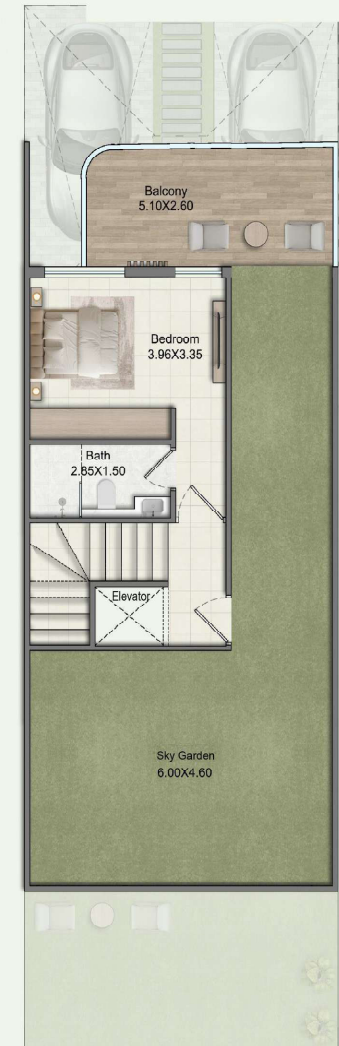

Greenz
BY **DANUBE**

**WHERE
NATURE MEETS**
the city

FULLY FURNISHED WITH PREMIUM ITALIAN DOLCE VITA FURNISHING

Type	Floors	Private Elevator	Starting Price (AED)	Max Price (AED)	AvgPrice (AED)	Townhouse Area R.Off (Sq.Ft)	Starting PSF (AED)	Plot Area (Sq.Ft)
3 BHK + Maid - Townhouse	G + 1 + Sky Garden	No	3.5 M	3.7 M	3.6 M	2,400	1,458	1,300
4 BHK + Maid - Townhouse	G + 2 + Sky Garden	Yes	4.2 M	4.4 M	4.3 M	2,750	1,527	1,300
4 BHK + Maid Townhouse - Premium	G + 2 + Sky Garden	Yes	4.4 M	4.7 M	4.55 M	3,100	1,419	1,300 to 1,500
5 BHK + Maid - Semi Detached Villa	G + 2 + Sky Garden	Yes	5 M	5.5 M	5.25 M	3,700	1,351	1,800 to 2,400
5 BHK + Maid - Semi Detached Large Plot	G + 2 + Sky Garden	Yes	5.7 M	6 M	5.85 M	3,700	1,541	2,700 to 3,000
5 BHK + Maid - Twin Villa with Double Height Living	G + 2 + Sky Garden	Yes	6.5 M	7.3 M	6.9 M	3,950	1,646	2,025 to 2,400
5 BHK + Maid - Twin Villa with Double Height Living Large Plot	G + 2 + Sky Garden	Yes	6.9 M	7.7 M	7.3 M	3,950	1,747	2,500 to 3,000

3BHK + MAID TOWNHOUSE

GROUND FLOOR

FIRST FLOOR

ROOF FLOOR

4BHK + MAID + PRIVATE ELEVATOR TOWNHOUSE

GROUND FLOOR

FIRST FLOOR

SECOND FLOOR

4BHK + MAID + PRIVATE ELEVATOR TOWNHOUSE (PREMIUM)

GROUND FLOOR

FIRST FLOOR

SECOND FLOOR

ROOF FLOOR

**5BHK + MAID
+ PRIVATE ELEVATOR
SEMI DETACHED
VILLA**

GROUND FLOOR

FIRST FLOOR

SECOND FLOOR

ROOF FLOOR

**5BHK +
MAID SIGNATURE
TWIN VILLA
+ PRIVATE ELEVATOR
WITH DOUBLE HEIGHT**

GROUND FLOOR

FIRST FLOOR

SECOND FLOOR

ROOF FLOOR

SUBMIT YOUR EOI TODAY