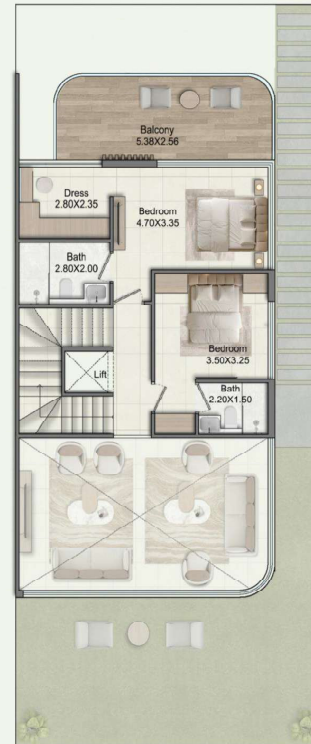

Greenz
BY **DANUBE**

**WHERE
NATURE MEETS**
the city

FULLY FURNISHED WITH PREMIUM ITALIAN DOLCE VITA FURNISHING

Type	Floors	Private Elevator	Starting Price (AED)	Max Price (AED)	AvgPrice (AED)	Townhouse Area R.Off (Sq.Ft)	Starting PSF (AED)	Plot Area (Sq.Ft)
3 BHK + Maid - Townhouse	G + 1 + Sky Garden	No	3.5 M	3.7 M	3.6 M	2,400	1,458	1,300
4 BHK + Maid - Townhouse	G + 2 + Sky Garden	Yes	4.2 M	4.4 M	4.3 M	2,750	1,527	1,300
4 BHK + Maid Townhouse - Premium	G + 2 + Sky Garden	Yes	4.4 M	4.7 M	4.55 M	3,100	1,419	1,300 to 1,500
5 BHK + Maid - Semi Detached Villa	G + 2 + Sky Garden	Yes	5 M	5.5 M	5.25 M	3,700	1,351	1,800 to 2,400
5 BHK + Maid - Semi Detached Large Plot	G + 2 + Sky Garden	Yes	5.7 M	6 M	5.85 M	3,700	1,541	2,700 to 3,000
5 BHK + Maid - Twin Villa with Double Height Living	G + 2 + Sky Garden	Yes	6.5 M	7.3 M	6.9 M	3,950	1,646	2,025 to 2,400
5 BHK + Maid - Twin Villa with Double Height Living Large Plot	G + 2 + Sky Garden	Yes	6.9 M	7.7 M	7.3 M	3,950	1,747	2,500 to 3,000

3BHK + MAID TOWNHOUSE

GROUND FLOOR

FIRST FLOOR

ROOF FLOOR

4BHK + MAID + PRIVATE ELEVATOR TOWNHOUSE

GROUND FLOOR

FIRST FLOOR

SECOND FLOOR

4BHK + MAID + PRIVATE ELEVATOR TOWNHOUSE (PREMIUM)

GROUND FLOOR

FIRST FLOOR

SECOND FLOOR

ROOF FLOOR

**5BHK + MAID
+ PRIVATE ELEVATOR
SEMI DETACHED
VILLA**

GROUND FLOOR

FIRST FLOOR

SECOND FLOOR

ROOF FLOOR

**5BHK +
MAID SIGNATURE
TWIN VILLA
+ PRIVATE ELEVATOR
WITH DOUBLE HEIGHT**

GROUND FLOOR

FIRST FLOOR

SECOND FLOOR

ROOF FLOOR

SUBMIT YOUR EOI TODAY